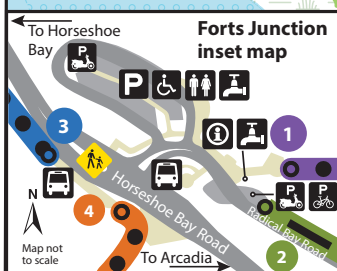

# Magnetic Island

**Inset Legend**

Road	Parking	Disabled parking
Pedestrian area	General store	Scooter parking
Pathway	Bus stop	Bike racks
Pedestrian refuge		

**Legend**

	National park
	Conservation park
	Other lands
	Marine park
	Beach
	Mangroves
	Reef
	National Park walking track
	Pathway
	Sealed road
	Unsealed road
	Mountain
	Shipwrecks
	Koalas
	WWII heritage
	QPWS Lookout
	Snorkelling
	Surf lifesaving patrol
	Information
	Toilets
	Drinking water
	Bus stop
	Ferry terminal
	Parking
	Commercial centre
	Boat ramps
	Fuel

**Walking Routes Legend**

	Key destination sites		5 Arcadia – Nelly Bay
	1 Forts Walk – Florence Bay		6 Nelly Bay – Picnic Bay
	2 Forts Junction – Horseshoe Bay		7 Picnic Bay – West Point
	3 Forts Junction – Horseshoe Bay		2k Distance ex ferry term.
	4 Forts Junction – Nelly Bay – Arcadia		All lookouts